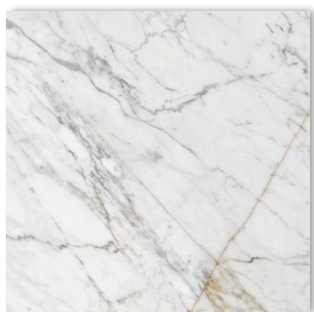

KITCHEN

Arclinea

Gamma

Countertop & Backsplash
Calacatta porcelain stoneware slab

External Door Finish
Bianco Conchiglia Matt lacquered

Internal Finish
Grafite

MIXERS

DORN
BRACHT