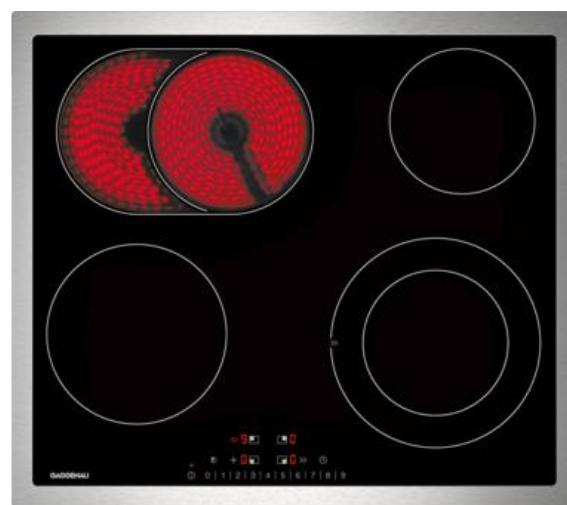

KITCHEN APPLIANCES

GAGGENAU

Gaggenau fridge 200 series

Gaggenau metallic oven BOP211112- left open, Home Connect

Gaggenau ceramic hob 200 s

Gaggenau ceramic canopy extractor 200 series

Gaggenau dishwasher 200 series - 6 programs, Home Connect

Kitchen - Elio

Single-lever basin mixer
without pop-up waste

Bath spout with pop-up
waste and overflow

Hand shower set with
integrated shower holder

Rain shower
with wall fixing

Concealed thermostat with two
and three function volume control